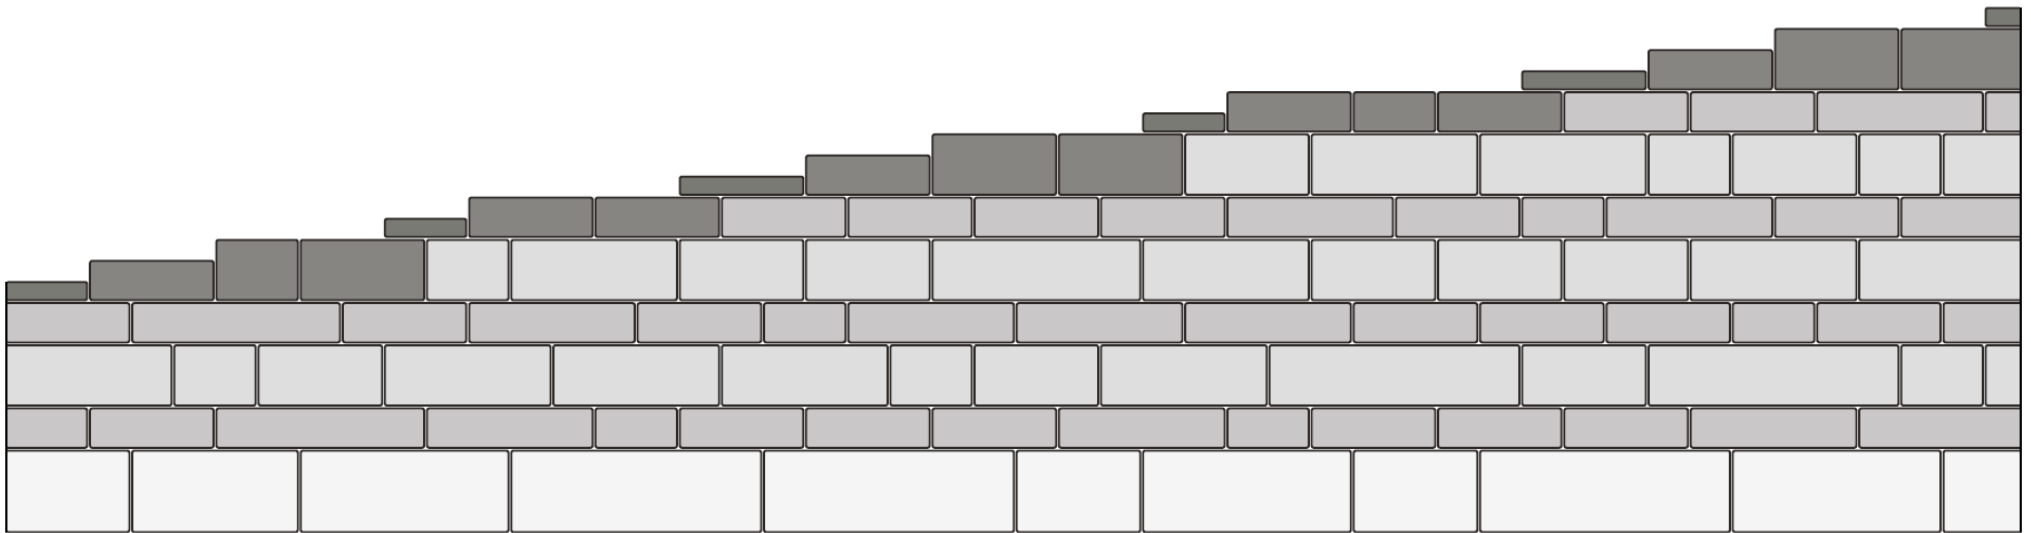

MODBLOC
MIDDLE EAST

www.modbloc.pro

TYPICAL WALL PATTERNS

Typical **Roman Opus** (mod'Stone) – height **1,0 M**

Typical **Quadratum Opus** (mod'Stone) – height **1,5 M**

Typical Roman Opus (mod'Stone) - height 2,5 M

Typical **Quadratum Opus** (mod'Concrete) – height 2,5 M

Typical **Quadratum Opus** (mod'Concrete) – heights 1,8 to 3,5 M

Typical **Quadratum Opus** (mod'Concrete) – height **4,0 M**