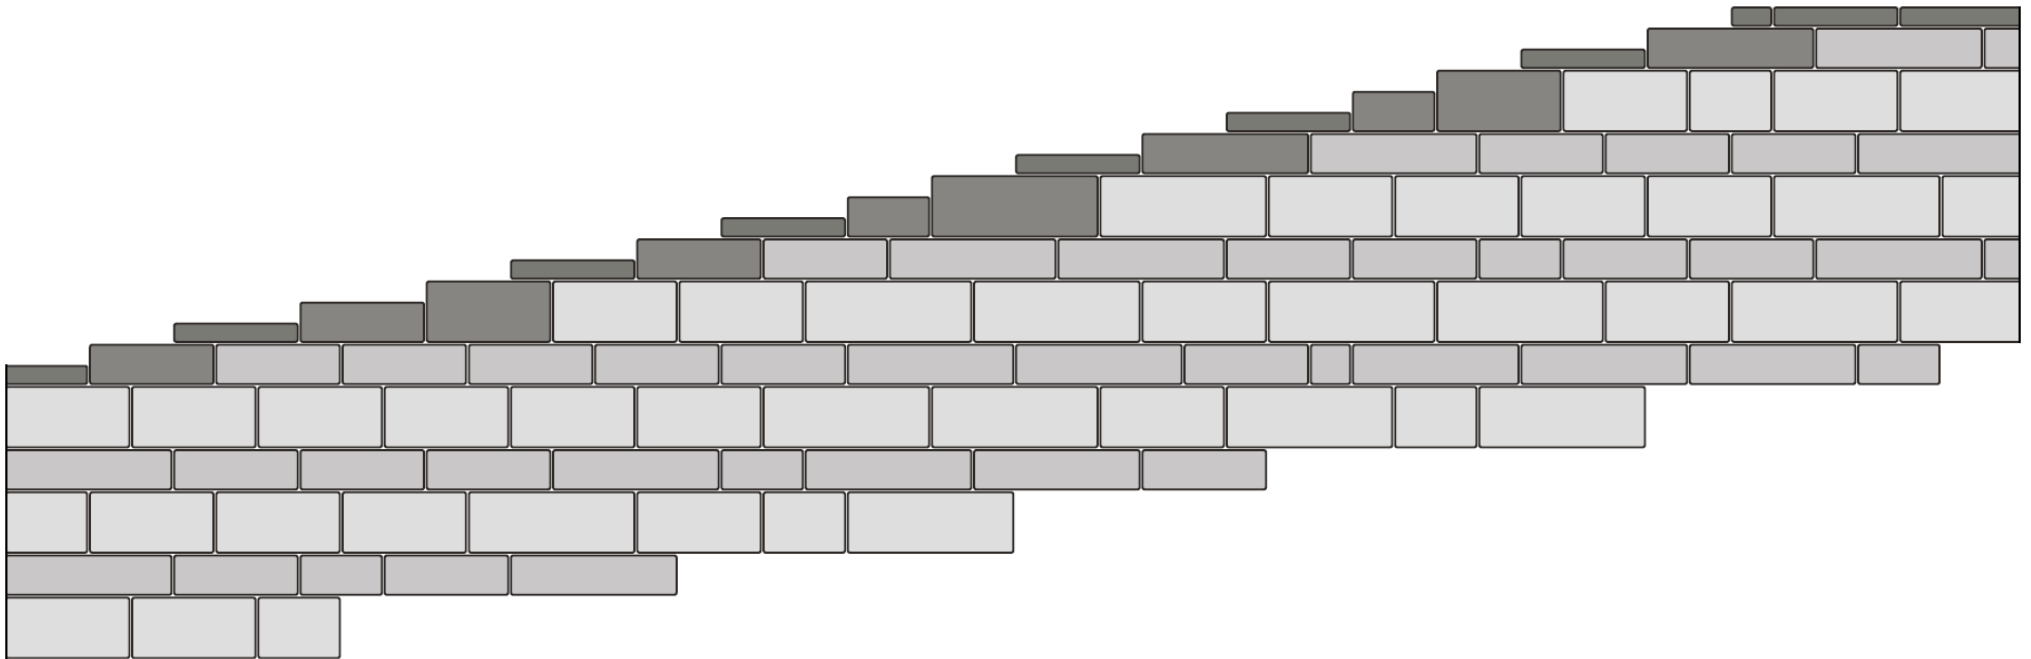

MODBLOC
MIDDLE EAST

www.modbloc.pro

TYPICAL WALL PATTERNS

Typical **Roman Opus** (mod'Stone) – height **1,0 M**

Typical **Quadratum Opus** (mod'Stone) – height **1,5 M**

Typical Roman Opus (mod'Stone) - height 2,5 M

Typical **Quadratum Opus** (mod'Concrete) – height 2,5 M

Typical **Quadratum Opus** (mod'Concrete) – heights 1,8 to 3,5 M

Typical **Quadratum Opus** (mod'Concrete) – height **4,0 M**