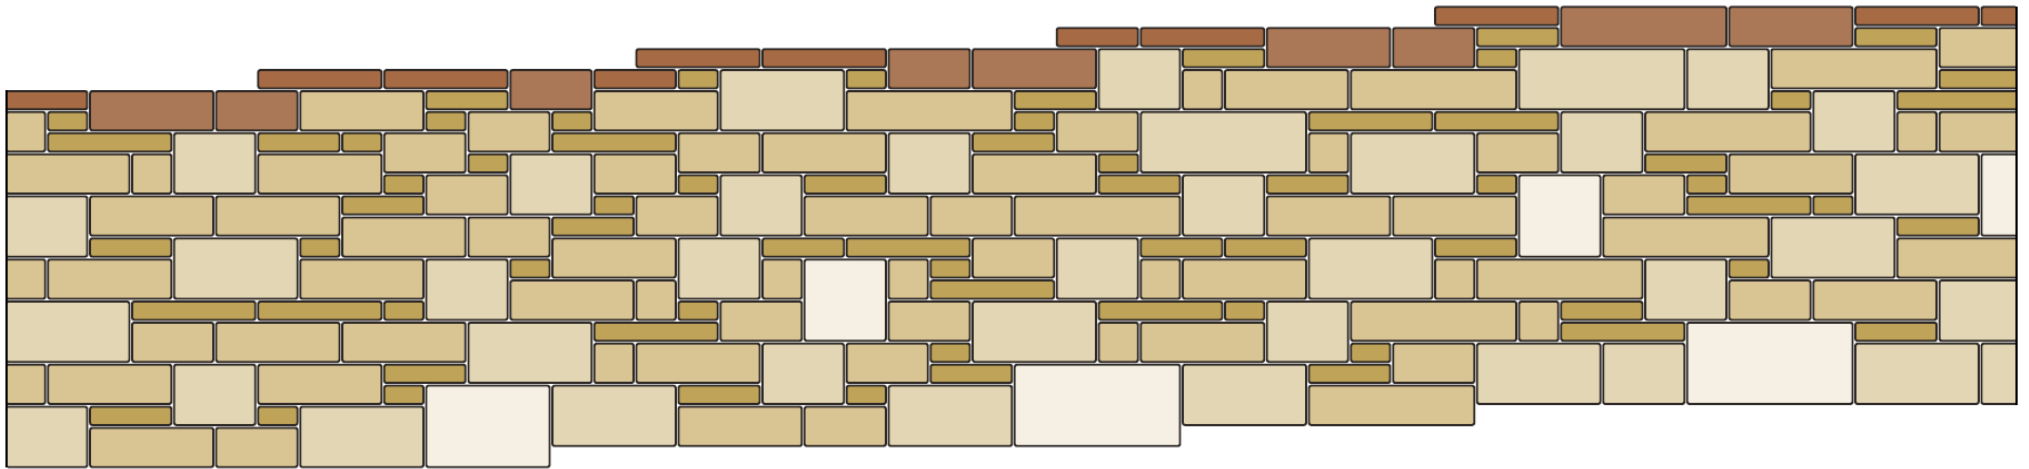

MODBLOC
MIDDLE EAST

www.modbloc.pro

TYPICAL WALL PATTERNS

Typical **Roman Opus** (mod'Stone) – height **1,0 M**

Typical **Quadratum Opus** (mod'Stone) – height **1,5 M**

Typical Roman Opus (mod'Stone) - height 2,5 M

Typical **Quadratum Opus** (mod'Concrete) – height 2,5 M

Typical **Quadratum Opus** (mod'Concrete) – heights 1,8 to 3,5 M

Typical **Quadratum Opus** (mod'Concrete) – height **4,0 M**